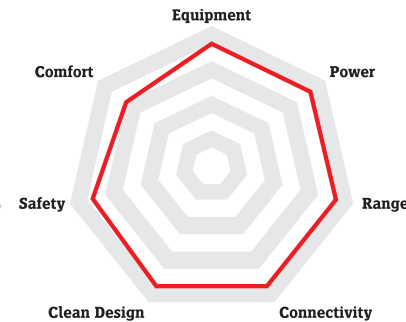

Product matrix

+STROMER-

ST1

The Legend Reloaded

The top-class beginner Speed Pedelec with elegant design and the reliable, powerful drive for modern mobility and maximum performance.

Deep Petrol: EUR 4 259,-
Dark Grey: EUR 4 199,-

Frame:
● Deep Petrol ● Dark Grey

- 670 W, 35 Nm, up to 45 km/h
- Range up to 120 km
- Customizable, comfortable riding position
- Connectivity via Bluetooth with unlock option

ST2

Dedicated to Drive

The top-class beginner S-Pedelec: customizable riding position, full connectivity, powerful drive. Now with Pinion gearbox and belt drive – for less maintenance and more riding fun.

EUR 6 890,-

Frame:
● Moon Grey ● Dark Grey

- 750 W, 40 Nm, up to 45 km/h
- Range up to 120 km
- Customizable, comfortable riding position
- Connectivity via mobile phone network
- 6-speed gearbox from Pinion and Gates carbon belt drive

ST3

Elegant Commuting

The ST3 is an extraordinarily dynamic Speed Pedelec that is ideal for daily use. The customizable riding position and the smart extras ensure comfortable, stylish and efficient mobility in commuter traffic.

ST3: EUR 5 999,-
ST3 Pinion: EUR 8 118,-

Frame:
● Deep Black ○ Cool White

- 820 W, 44 Nm, up to 45 km/h
- Range up to 150 km
- Customizable, comfortable riding position
- Connectivity via mobile phone network
- Award winning, integrated design

ST5

Driven by Perfection

On the ST5, exclusive high-end components such as the lightning-fast electronic Smart.Shift shifting system from Pinion and maximally integrated design ensure the highest performance and excellent riding dynamics. Very low-maintenance thanks to the Pinion gearbox and Gates carbon belt drive.

EUR 10 990,-

Frame:
● Imperial Red LE ● Aventurine Green