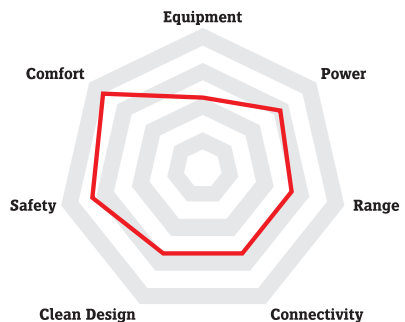

Product matrix

+STROMER-

ST1

The Legend Reloaded

The top-class beginner Speed Pedelec with elegant design and the reliable, powerful drive for modern mobility and maximum performance.

Deep Petrol: EUR 4 259,-
Dark Grey: EUR 4 199,-

Frame:
● Deep Petrol ● Dark Grey

- 670 W, 35 Nm, up to 45 km/h
- Range up to 120 km
- Customizable, comfortable riding position
- Connectivity via Bluetooth with unlock option

ST2

Dedicated to Drive

The top-class beginner S-Pedelec: customizable riding position, full connectivity, powerful drive. Now with Pinion gearbox and belt drive – for less maintenance and more riding fun.

EUR 6 890,-

Frame:
● Moon Grey ● Dark Grey

- 750 W, 40 Nm, up to 45 km/h
- Range up to 120 km
- Customizable, comfortable riding position
- Connectivity via mobile phone network
- 6-speed gearbox from Pinion and Gates carbon belt drive

ST3

Elegant Commuting

The ST3 is an extraordinarily dynamic Speed Pedelec that is ideal for daily use. The customizable riding position and the smart extras ensure comfortable, stylish and efficient mobility in commuter traffic.

ST3: EUR 5 999,-
ST3 Pinion: EUR 8 118,-

Frame:
● Deep Black ○ Cool White

- 820 W, 44 Nm, up to 45 km/h
- Range up to 150 km
- Customizable, comfortable riding position
- Connectivity via mobile phone network
- Award winning, integrated design

ST5

Driven by Perfection

On the ST5, exclusive high-end components such as the lightning-fast electronic Smart.Shift shifting system from Pinion and maximally integrated design ensure the highest performance and excellent riding dynamics. Very low-maintenance thanks to the Pinion gearbox and Gates carbon belt drive.

EUR 10 990,-

Frame:
● Imperial Red LE ● Aventurine Green