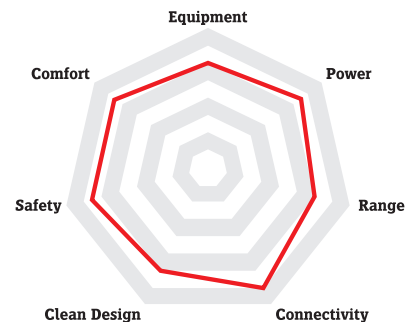

Product matrix

+STROMER-

ST1

The Legend Reloaded

The top-class beginner Speed Pedelec with elegant design and the reliable, powerful drive for modern mobility and maximum performance.

Deep Petrol: EUR 4 259,-
Dark Grey: EUR 4 199,-

Frame:
● Deep Petrol ● Dark Grey

- 670 W, 35 Nm, up to 45 km/h
- Range up to 120 km
- Customizable, comfortable riding position
- Connectivity via Bluetooth with unlock option

ST2

Dedicated to Drive

The top-class beginner S-Pedelec: customizable riding position, full connectivity, powerful drive. Now with Pinion gearbox and belt drive – for less maintenance and more riding fun.

EUR 6 890,-

Frame:
● Moon Grey ● Dark Grey

- 750 W, 40 Nm, up to 45 km/h
- Range up to 120 km
- Customizable, comfortable riding position
- Connectivity via mobile phone network
- 6-speed gearbox from Pinion and Gates carbon belt drive

ST3

Elegant Commuting

The ST3 is an extraordinarily dynamic Speed Pedelec that is ideal for daily use. The customizable riding position and the smart extras ensure comfortable, stylish and efficient mobility in commuter traffic.

ST3: EUR 5 999,-
ST3 Pinion: EUR 8 118,-

Frame:
● Deep Black ○ Cool White

- 820 W, 44 Nm, up to 45 km/h
- Range up to 150 km
- Customizable, comfortable riding position
- Connectivity via mobile phone network
- Award winning, integrated design

ST5

Driven by Perfection

On the ST5, exclusive high-end components such as the lightning-fast electronic Smart.Shift shifting system from Pinion and maximally integrated design ensure the highest performance and excellent riding dynamics. Very low-maintenance thanks to the Pinion gearbox and Gates carbon belt drive.

EUR 10 990,-

Frame:
● Imperial Red LE ● Aventurine Green