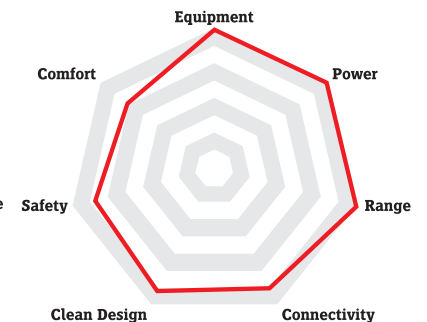

Product matrix

+STROMER-

ST1

The Legend Reloaded

The top-class beginner Speed Pedelec with elegant design and the reliable, powerful drive for modern mobility and maximum performance.

Deep Petrol: EUR 4 259,-
Dark Grey: EUR 4 199,-

Frame:
● Deep Petrol ● Dark Grey

- 670 W, 35 Nm, up to 45 km/h
- Range up to 120 km
- Customizable, comfortable riding position
- Connectivity via Bluetooth with unlock option

ST2

Dedicated to Drive

The top-class beginner S-Pedelec: customizable riding position, full connectivity, powerful drive. Now with Pinion gearbox and belt drive – for less maintenance and more riding fun.

EUR 6 890,-

Frame:
● Moon Grey ● Dark Grey

- 750 W, 40 Nm, up to 45 km/h
- Range up to 120 km
- Customizable, comfortable riding position
- Connectivity via mobile phone network
- 6-speed gearbox from Pinion and Gates carbon belt drive

ST3

Elegant Commuting

The ST3 is an extraordinarily dynamic Speed Pedelec that is ideal for daily use. The customizable riding position and the smart extras ensure comfortable, stylish and efficient mobility in commuter traffic.

ST3: EUR 5 999,-
ST3 Pinion: EUR 8 118,-

Frame:
● Deep Black ○ Cool White

- 820 W, 44 Nm, up to 45 km/h
- Range up to 150 km
- Customizable, comfortable riding position
- Connectivity via mobile phone network
- Award winning, integrated design

ST5

Driven by Perfection

On the ST5, exclusive high-end components such as the lightning-fast electronic Smart.Shift shifting system from Pinion and maximally integrated design ensure the highest performance and excellent riding dynamics. Very low-maintenance thanks to the Pinion gearbox and Gates carbon belt drive.

EUR 10 990,-

Frame:
● Imperial Red LE ● Aventurine Green