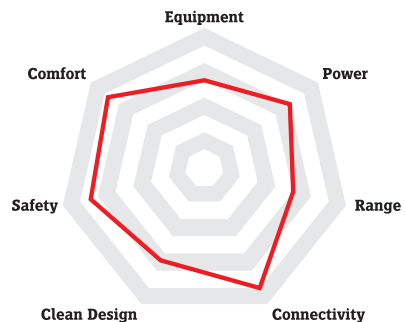

Product matrix

+STROMER-

ST1

The Legend Reloaded

The top-class beginner Speed Pedelec with elegant design and the reliable, powerful drive for modern mobility and maximum performance.

Deep Petrol: EUR 4 259,-
Dark Grey: EUR 4 199,-

Frame:
● Deep Petrol ● Dark Grey

- 670 W, 35 Nm, up to 45 km/h
- Range up to 120 km
- Customizable, comfortable riding position
- Connectivity via Bluetooth with unlock option

ST2

Dedicated to Drive

The top-class beginner S-Pedelec: customizable riding position, full connectivity, powerful drive. Now with Pinion gearbox and belt drive – for less maintenance and more riding fun.

EUR 6 890,-

Frame:
● Moon Grey ● Dark Grey

- 750 W, 40 Nm, up to 45 km/h
- Range up to 120 km
- Customizable, comfortable riding position
- Connectivity via mobile phone network
- 6-speed gearbox from Pinion and Gates carbon belt drive

ST3

Elegant Commuting

The ST3 is an extraordinarily dynamic Speed Pedelec that is ideal for daily use. The customizable riding position and the smart extras ensure comfortable, stylish and efficient mobility in commuter traffic.

ST3: EUR 5 999,-
ST3 Pinion: EUR 8 118,-

Frame:
● Deep Black ○ Cool White

- 820 W, 44 Nm, up to 45 km/h
- Range up to 150 km
- Customizable, comfortable riding position
- Connectivity via mobile phone network
- Award winning, integrated design

ST5

Driven by Perfection

On the ST5, exclusive high-end components such as the lightning-fast electronic Smart.Shift shifting system from Pinion and maximally integrated design ensure the highest performance and excellent riding dynamics. Very low-maintenance thanks to the Pinion gearbox and Gates carbon belt drive.

EUR 10 990,-

Frame:
● Imperial Red LE ● Aventurine Green